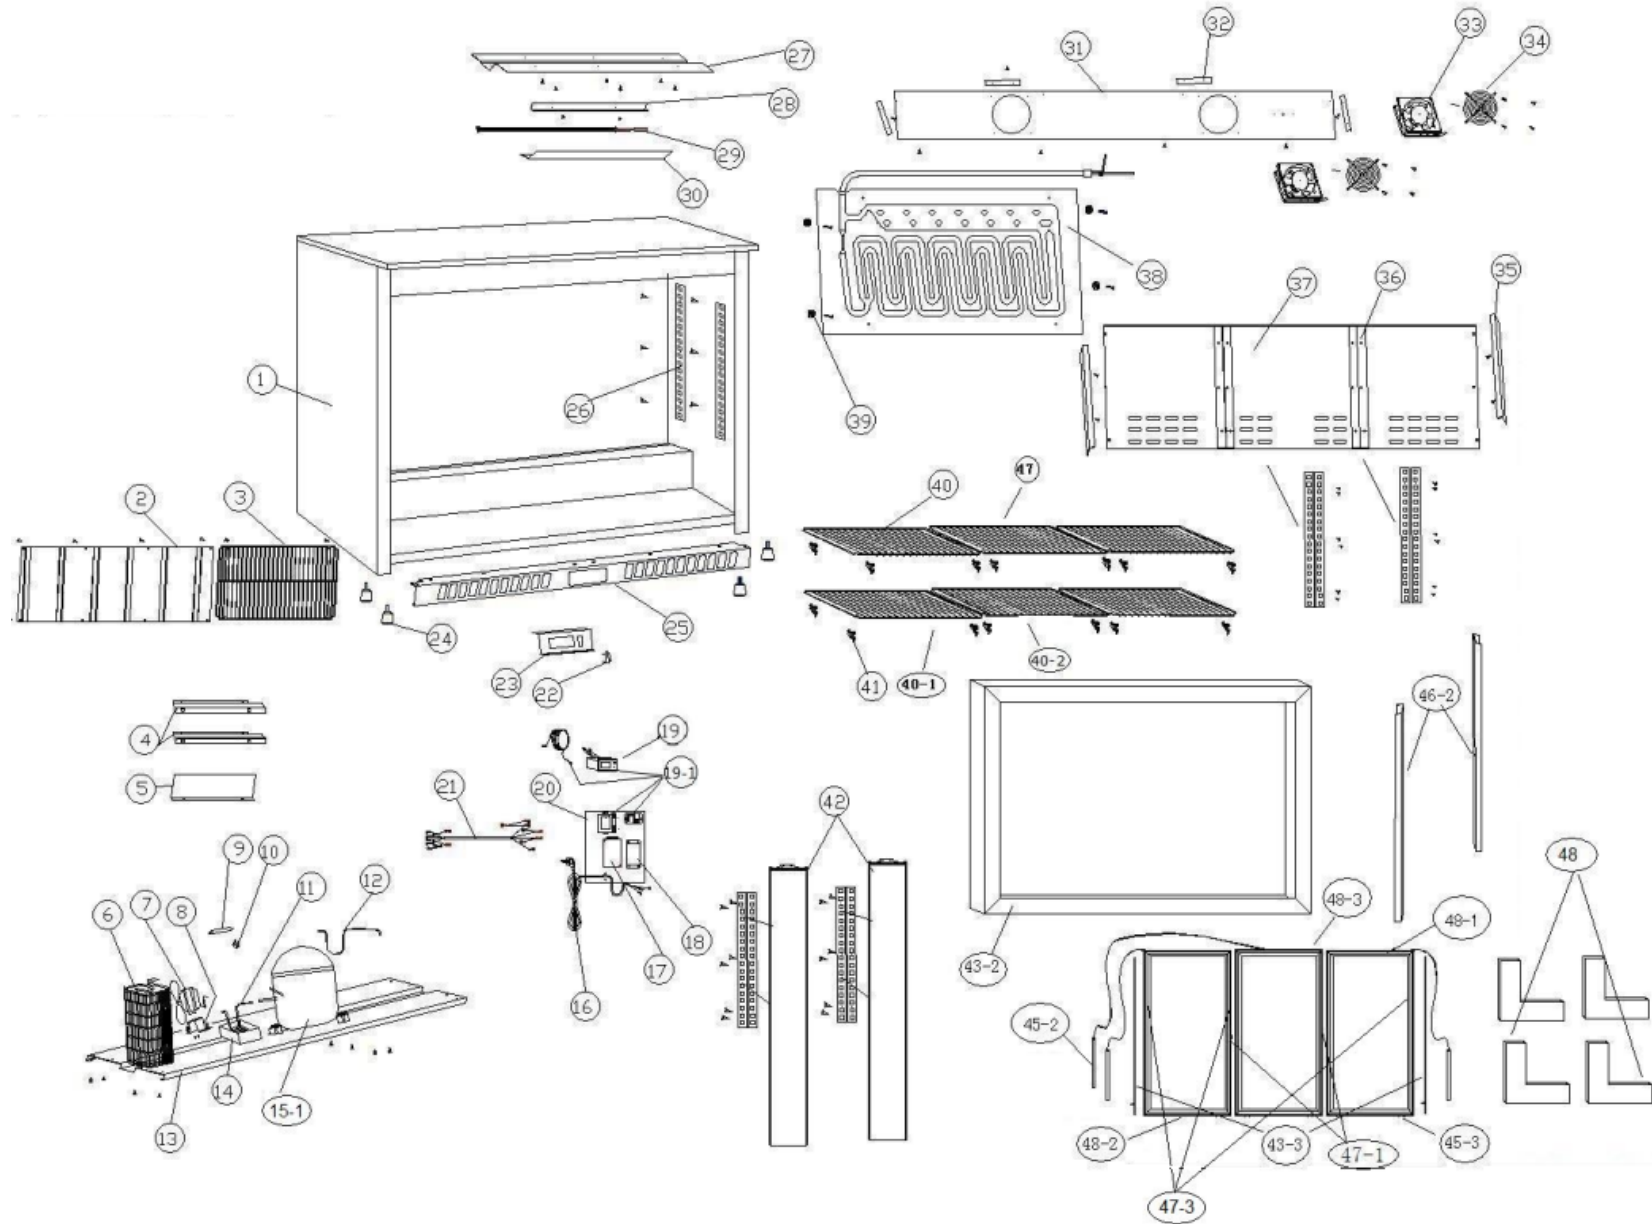

For machines with - new sliding door

[Click](#)

From PO5010368 onwards

For machines with – old sliding door

[Click](#)

Up to PO5010368

| Machine | Explode | Code | Description |
|--|---------|--|----------------------------------|
| Polar Back Bar Cooler with Sliding Doors in Black 320Ltr | 1 |  | Body |
| Polar Back Bar Cooler with Sliding Doors in Black 320Ltr | 2 |  | Rear Panel – Compressor Housing |
| Polar Back Bar Cooler with Sliding Doors in Black 320Ltr | 3 |  | Rear Grill – Compressor Housing |
| Polar Back Bar Cooler with Sliding Doors in Black 320Ltr | 4 |  | Front Panel Support Bracket |
| Polar Back Bar Cooler with Sliding Doors in Black 320Ltr | 5 |  | Panel |
| Polar Back Bar Cooler with Sliding Doors in Black 320Ltr | 6 |  | Condenser |
| Polar Back Bar Cooler with Sliding Doors in Black 320Ltr | 7 | AF567 | Condenser Fan Motor |
| Polar Back Bar Cooler with Sliding Doors in Black 320Ltr | 8 |  | Fan Mounting |
| Polar Back Bar Cooler with Sliding Doors in Black 320Ltr | 9 | AF551 | Filter Drier |
| Polar Back Bar Cooler with Sliding Doors in Black 320Ltr | 10 |  | Filter Drier Clip |
| Polar Back Bar Cooler with Sliding Doors in Black 320Ltr | 11 |  | Evaporating Tube |
| Polar Back Bar Cooler with Sliding Doors in Black 320Ltr | 12 |  | Pipe |
| Polar Back Bar Cooler with Sliding Doors in Black 320Ltr | 13 |  | Compressor Mounting Plate |
| Polar Back Bar Cooler with Sliding Doors in Black 320Ltr | 14 | AF568 | Drip Tray |
| Polar Back Bar Cooler with Sliding Doors in Black 320Ltr | 15 | AF581 | Compressor(R134a) |
| Polar Back Bar Cooler with Sliding Doors in Black 320Ltr | 15-1 | AG905 | Compressor(R600a) |
| Polar Back Bar Cooler with Sliding Doors in Black 320Ltr | 16 |  | Power Lead & Plug |
| Polar Back Bar Cooler with Sliding Doors in Black 320Ltr | 17 |  | Junction Box |
| Polar Back Bar Cooler with Sliding Doors in Black 320Ltr | 18 | AF554 | LED Ballast |
| Polar Back Bar Cooler with Sliding Doors in Black 320Ltr | 19 | AF555 | Digital Controller |
| Polar Back Bar Cooler with Sliding Doors in Black 320Ltr | 19-1 | AF549 | Complete Controller Set |
| Polar Back Bar Cooler with Sliding Doors in Black 320Ltr | 20 |  | Mounting Plate |
| Polar Back Bar Cooler with Sliding Doors in Black 320Ltr | 21 |  | Wiring Loom |
| Polar Back Bar Cooler with Sliding Doors in Black 320Ltr | 22 | AF556 | Light Switch |
| Polar Back Bar Cooler with Sliding Doors in Black 320Ltr | 23 |  | Controller Mounting Plate |
| Polar Back Bar Cooler with Sliding Doors in Black 320Ltr | 24 | AF557 | Adjusting Foot |
| Polar Back Bar Cooler with Sliding Doors in Black 320Ltr | 25 | AF578 | Front Panel |
| Polar Back Bar Cooler with Sliding Doors in Black 320Ltr | 26 |  | Shelf Rail |
| Polar Back Bar Cooler with Sliding Doors in Black 320Ltr | 27 |  | LED Mounting Plate |
| Polar Back Bar Cooler with Sliding Doors in Black 320Ltr | 28 |  | LED Cover Mounting Plate |
| Polar Back Bar Cooler with Sliding Doors in Black 320Ltr | 29 | AF580 | LED Light |
| Polar Back Bar Cooler with Sliding Doors in Black 320Ltr | 30 |  | LED Cover |
| Polar Back Bar Cooler with Sliding Doors in Black 320Ltr | 31 |  | Fan Support |
| Polar Back Bar Cooler with Sliding Doors in Black 320Ltr | 32 |  | Bracket |
| Polar Back Bar Cooler with Sliding Doors in Black 320Ltr | 33 | AF561 | Evaporator Fan |
| Polar Back Bar Cooler with Sliding Doors in Black 320Ltr | 34 |  | Fan Grill |
| Polar Back Bar Cooler with Sliding Doors in Black 320Ltr | 35 |  | Evaporator Panel Support Bracket |
| Polar Back Bar Cooler with Sliding Doors in Black 320Ltr | 36 |  | Evaporator Panel Support |
| Polar Back Bar Cooler with Sliding Doors in Black 320Ltr | 37 |  | Rear Panel |
| Polar Back Bar Cooler with Sliding Doors in Black 320Ltr | 38 |  | Evaporator |
| Polar Back Bar Cooler with Sliding Doors in Black 320Ltr | 39 |  | Fixings |
| Polar Back Bar Cooler with Sliding Doors in Black 320Ltr | 40 | AG090 | Shelf |
| Polar Back Bar Cooler with Sliding Doors in Black 320Ltr | 40-1 | AF401 | Wine Shelf right/ left |
| Polar Back Bar Cooler with Sliding Doors in Black 320Ltr | 40-2 | AF402 | Wine Shelf - Middle |
| Polar Back Bar Cooler with Sliding Doors in Black 320Ltr | 41 | AF562 | Shelf Clip |