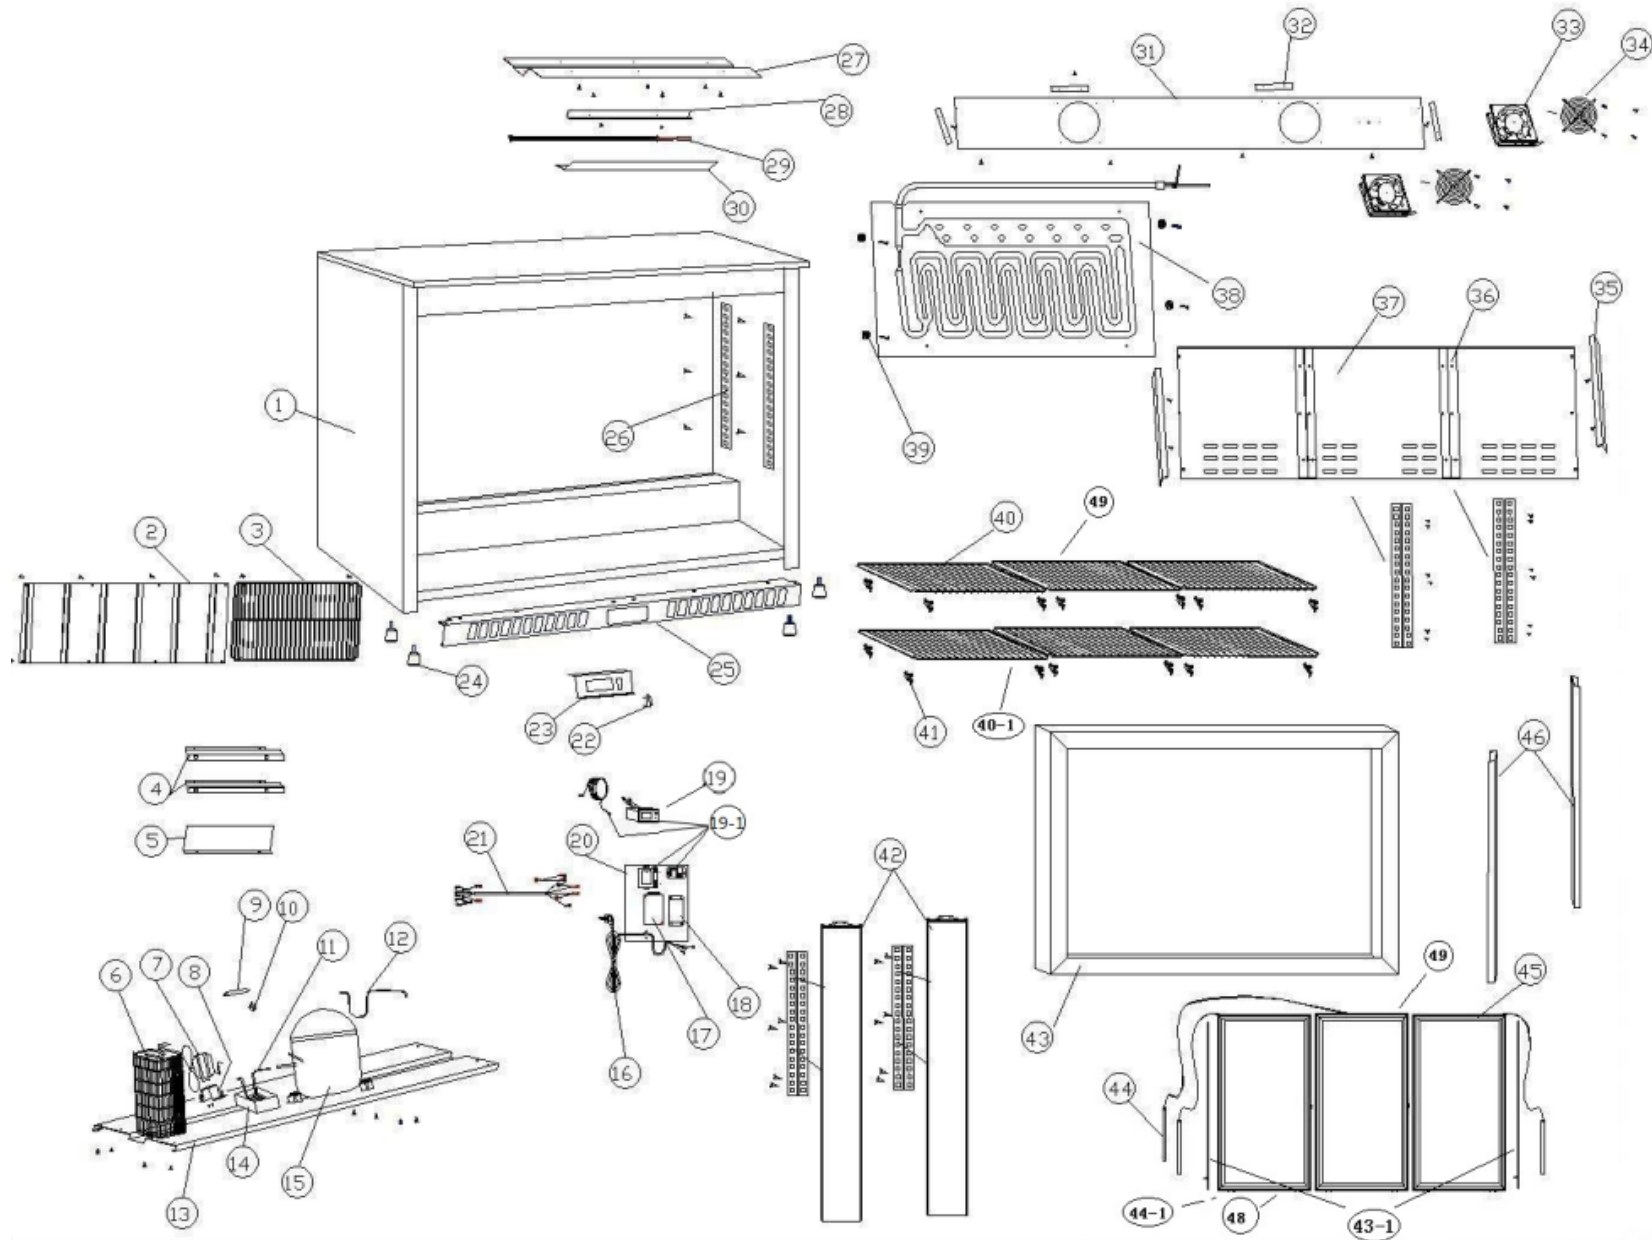

Machine	Explode	Code	Description
Polar Back Bar Cooler with Sliding Doors in Black 320Ltr	1		Body
Polar Back Bar Cooler with Sliding Doors in Black 320Ltr	2		Rear Panel – Compressor Housing
Polar Back Bar Cooler with Sliding Doors in Black 320Ltr	3		Rear Grill – Compressor Housing
Polar Back Bar Cooler with Sliding Doors in Black 320Ltr	4		Front Panel Support Bracket
Polar Back Bar Cooler with Sliding Doors in Black 320Ltr	5		Panel
Polar Back Bar Cooler with Sliding Doors in Black 320Ltr	6		Condenser
Polar Back Bar Cooler with Sliding Doors in Black 320Ltr	7	AF567	Condenser Fan Motor
Polar Back Bar Cooler with Sliding Doors in Black 320Ltr	8		Fan Mounting
Polar Back Bar Cooler with Sliding Doors in Black 320Ltr	9	AF551	Filter Drier
Polar Back Bar Cooler with Sliding Doors in Black 320Ltr	10		Filter Drier Clip
Polar Back Bar Cooler with Sliding Doors in Black 320Ltr	11		Evaporating Tube
Polar Back Bar Cooler with Sliding Doors in Black 320Ltr	12		Pipe
Polar Back Bar Cooler with Sliding Doors in Black 320Ltr	13		Compressor Mounting Plate
Polar Back Bar Cooler with Sliding Doors in Black 320Ltr	14	AF568	Drip Tray
Polar Back Bar Cooler with Sliding Doors in Black 320Ltr	15	AF581	Compressor(R134a)
Polar Back Bar Cooler with Sliding Doors in Black 320Ltr	15-1	AG905	Compressor(R600a)
Polar Back Bar Cooler with Sliding Doors in Black 320Ltr	16		Power Lead & Plug
Polar Back Bar Cooler with Sliding Doors in Black 320Ltr	17		Junction Box
Polar Back Bar Cooler with Sliding Doors in Black 320Ltr	18	AF554	LED Ballast
Polar Back Bar Cooler with Sliding Doors in Black 320Ltr	19	AF555	Digital Controller
Polar Back Bar Cooler with Sliding Doors in Black 320Ltr	19-1	AF549	Complete Controller Set
Polar Back Bar Cooler with Sliding Doors in Black 320Ltr	20		Mounting Plate
Polar Back Bar Cooler with Sliding Doors in Black 320Ltr	21		Wiring Loom
Polar Back Bar Cooler with Sliding Doors in Black 320Ltr	22	AF556	Light Switch
Polar Back Bar Cooler with Sliding Doors in Black 320Ltr	23		Controller Mounting Plate
Polar Back Bar Cooler with Sliding Doors in Black 320Ltr	24	AF557	Adjusting Foot
Polar Back Bar Cooler with Sliding Doors in Black 320Ltr	25	AF578	Front Panel
Polar Back Bar Cooler with Sliding Doors in Black 320Ltr	26		Shelf Rail
Polar Back Bar Cooler with Sliding Doors in Black 320Ltr	27		LED Mounting Plate
Polar Back Bar Cooler with Sliding Doors in Black 320Ltr	28		LED Cover Mounting Plate
Polar Back Bar Cooler with Sliding Doors in Black 320Ltr	29	AF580	LED Light
Polar Back Bar Cooler with Sliding Doors in Black 320Ltr	30		LED Cover
Polar Back Bar Cooler with Sliding Doors in Black 320Ltr	31		Fan Support
Polar Back Bar Cooler with Sliding Doors in Black 320Ltr	32		Bracket
Polar Back Bar Cooler with Sliding Doors in Black 320Ltr	33	AF561	Evaporator Fan
Polar Back Bar Cooler with Sliding Doors in Black 320Ltr	34		Fan Grill
Polar Back Bar Cooler with Sliding Doors in Black 320Ltr	35		Evaporator Panel Support Bracket
Polar Back Bar Cooler with Sliding Doors in Black 320Ltr	36		Evaporator Panel Support
Polar Back Bar Cooler with Sliding Doors in Black 320Ltr	37		Rear Panel
Polar Back Bar Cooler with Sliding Doors in Black 320Ltr	38		Evaporator
Polar Back Bar Cooler with Sliding Doors in Black 320Ltr	39		Fixings
Polar Back Bar Cooler with Sliding Doors in Black 320Ltr	40	AG090	Shelf
Polar Back Bar Cooler with Sliding Doors in Black 320Ltr	40-1	AF401	Wine Shelf right/ left
Polar Back Bar Cooler with Sliding Doors in Black 320Ltr	40-2	AF402	Wine Shelf - Middle
Polar Back Bar Cooler with Sliding Doors in Black 320Ltr	41	AF562	Shelf Clip